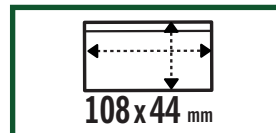

# Pure Hemp

ROLLING PAPER

PURE HEMP UNBLEACHED KING SIZE + TIPS

KING SIZE

EAN BOOKLET

EAN DISPLAY

EAN BOX

PRODUCT CODE